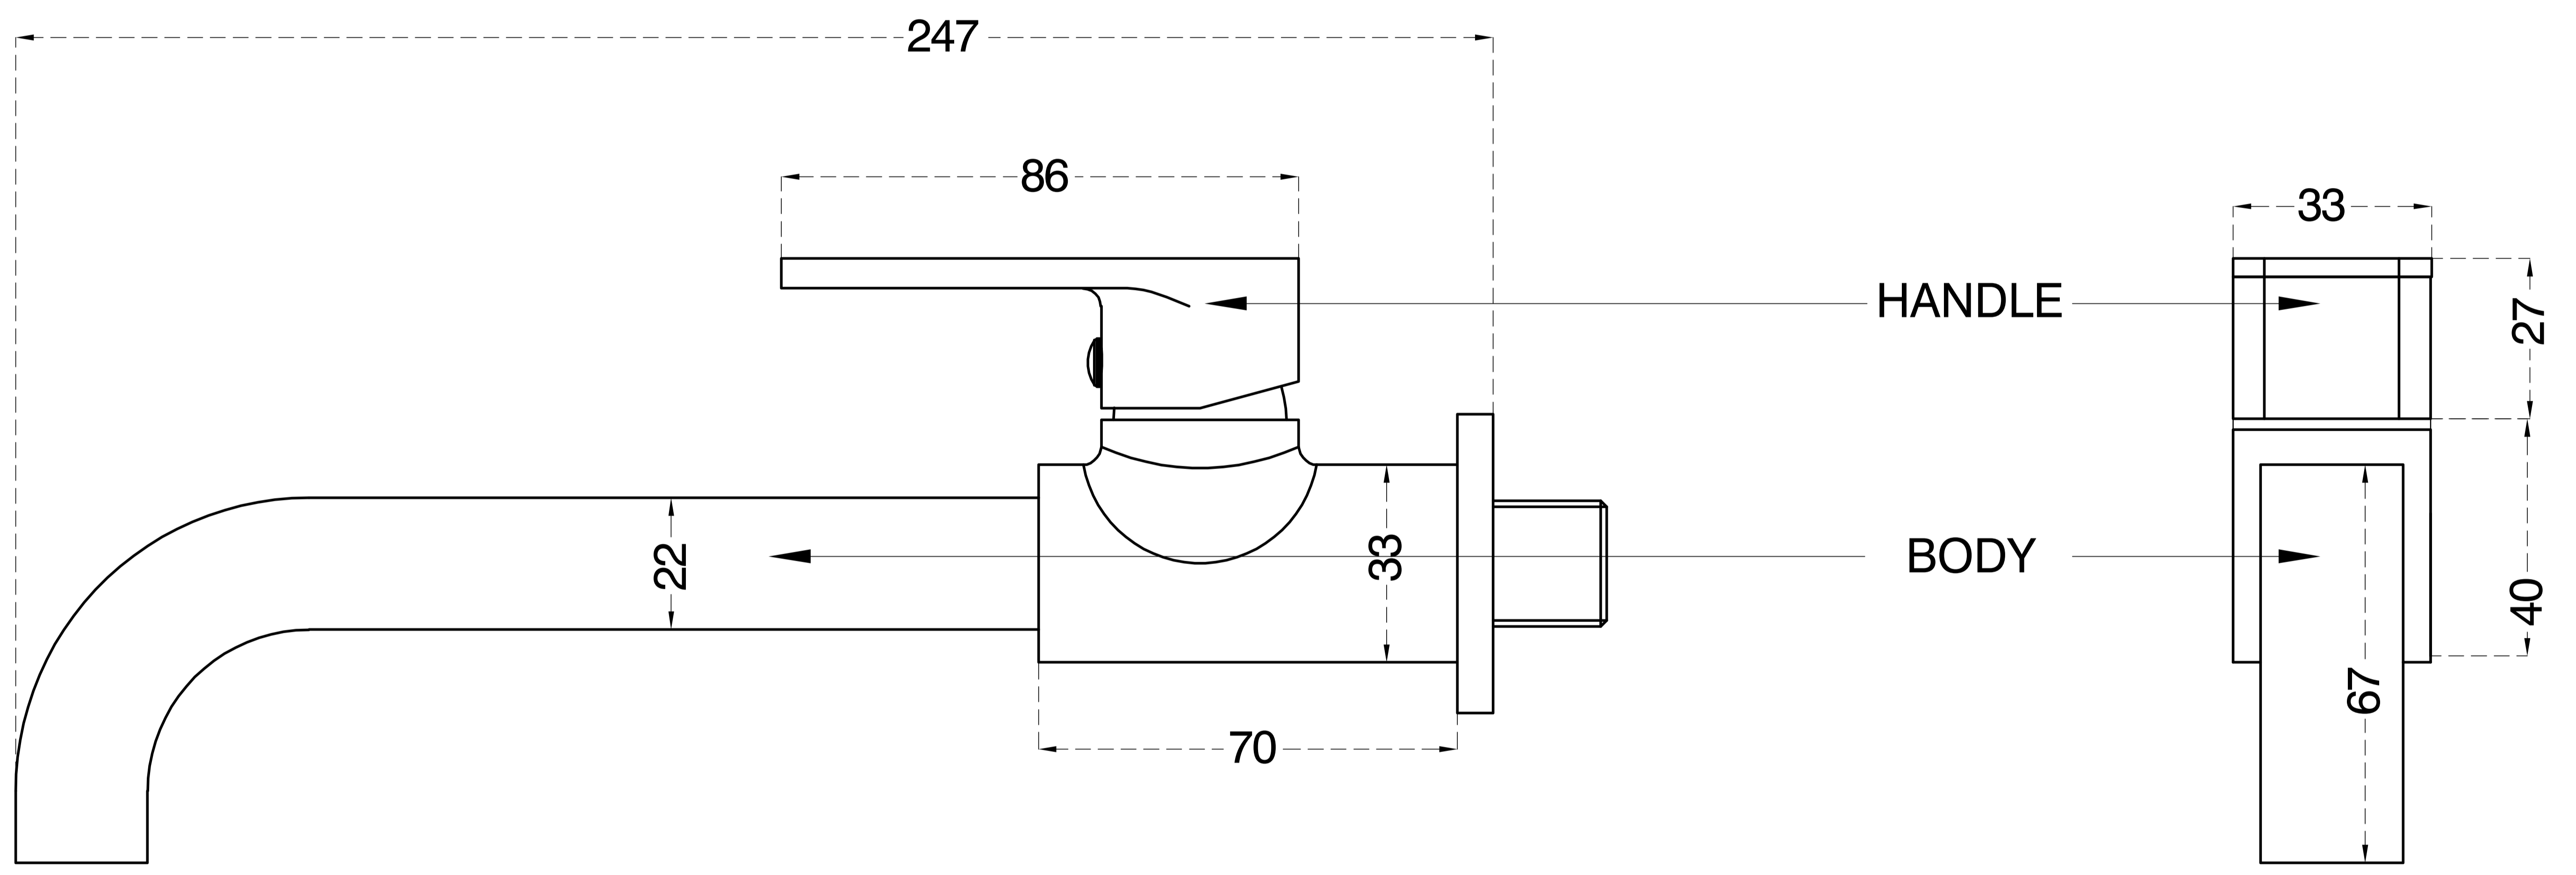

# Basin Wall-Mounted Bib Tap

Product Code : 3123

Technical Drawing

FRONT ELEVATION

SIDE ELEVATION

All dimension are in **mm**